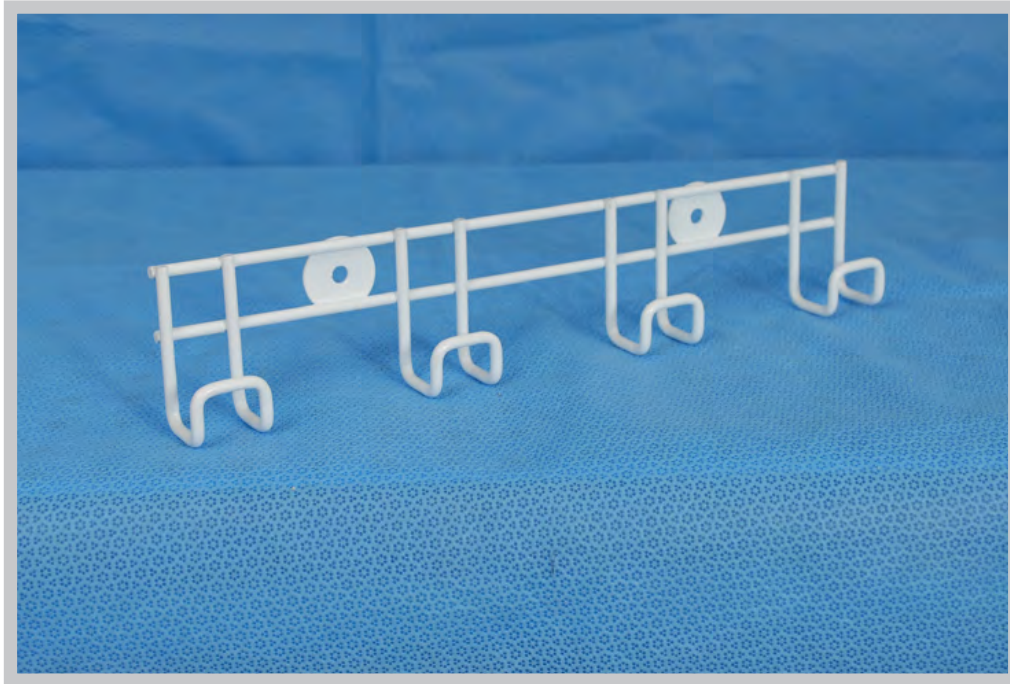

## Quadruple hook – Model C4

**Size**  
W 13 1/4 x D 1 1/4 x H 2 5/8 inches

**Legend**  
Measurements in inches  
W= from left to right  
(+) = Box opening, full length  
D = Depth from front to back  
H = from bottom to top

### Steel wire

The support is made of strong steel wire which offers numerous advantages.

Thanks to its greatly reduced surface, accumulation of dust or dirt is minimal.

Steel Wire support can be cleaned easily and quickly using regular disinfecting products.

Electrostatically applied paint made of thermoplastic powder, baked in a high-temperature oven, and white enamel finish resistant to corrosive cleansers and impact will protect the steel against corrosion for decades to come.